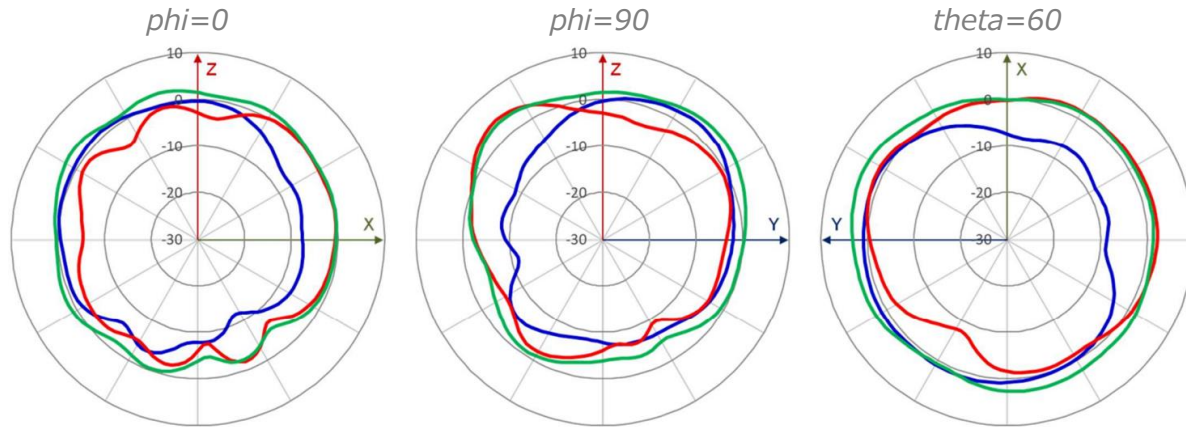

AP33 antenna plots

2.4GHz Wi-Fi (R1)

2400MHz (R1)