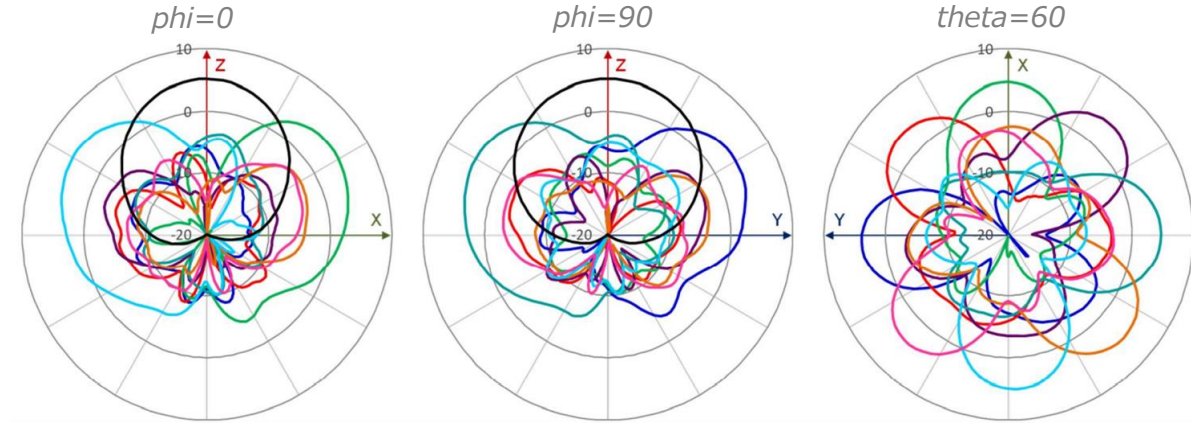

### 5850MHz (R2)

— Scan\_Ant

# AP33 antenna plots

## Directional 2.4 GHz BLE

2400MHz

24400MHz

2480MHz

- Beam1
- Beam2
- Beam3
- Beam4
- Beam5
- Beam6
- Beam7
- Beam8
- Beam9