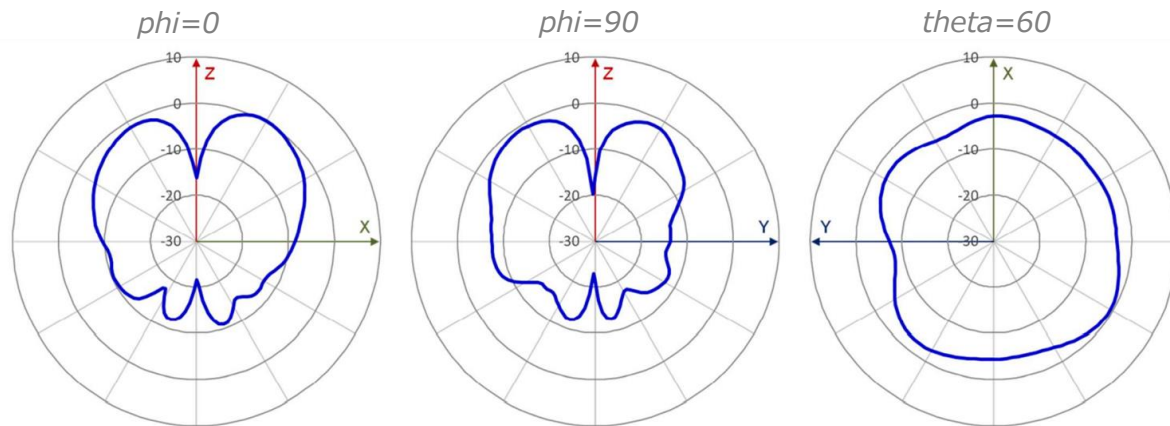

## Directional 2.4 GHz BLE

2400MHz

24400MHz

2480MHz

- Beam1
- Beam2
- Beam3
- Beam4
- Beam5
- Beam6
- Beam7
- Beam8
- Beam9

# AP33 antenna plots

## Omni 2.4GHz BLE

2400MHz

2440MHz

2480MHz

— Omni