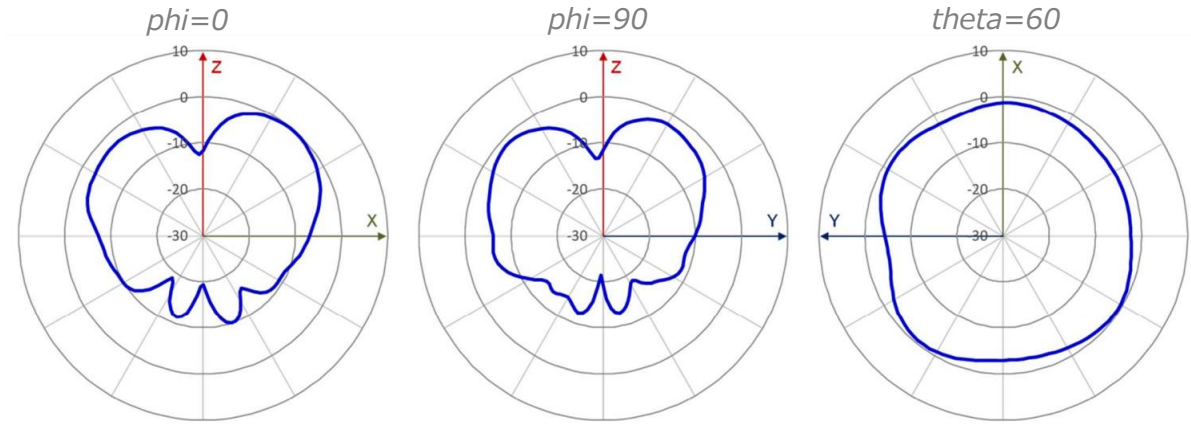

AP33 antenna plots

Omni 2.4GHz BLE

2400MHz

2440MHz

2480MHz

— Omni