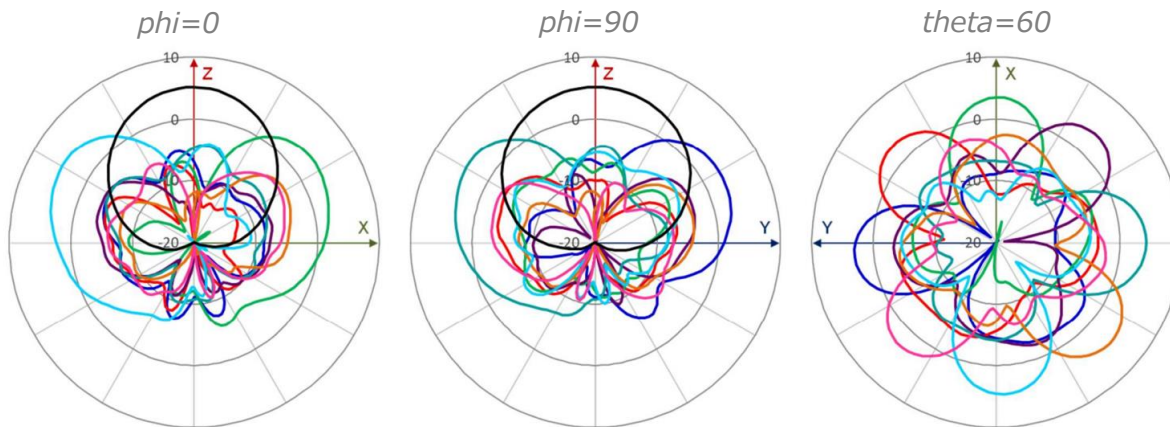

# AP33 antenna plots

## Directional 2.4 GHz BLE

2400MHz

24400MHz

2480MHz

- Beam1
- Beam2
- Beam3
- Beam4
- Beam5
- Beam6
- Beam7
- Beam8
- Beam9