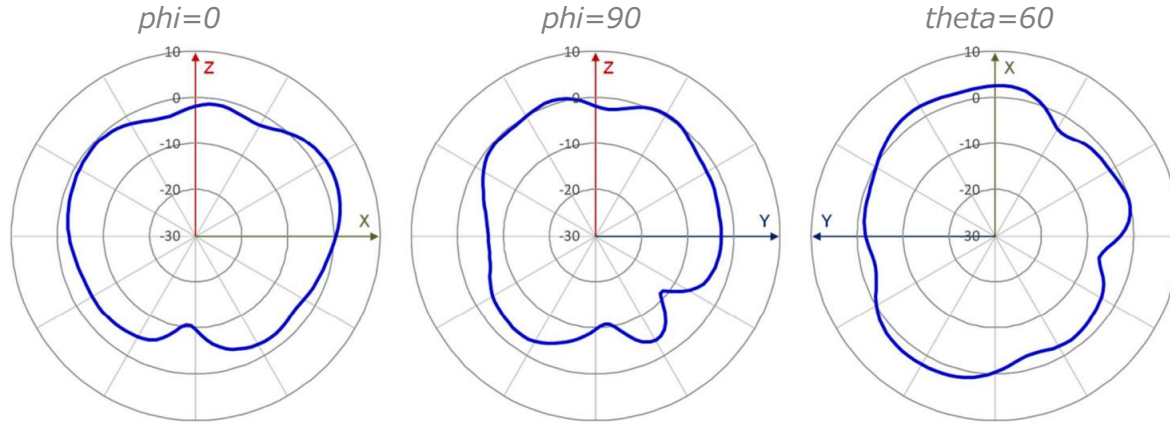

AP33 antenna plots

2.4GHz Scan radio (R2)

2400MHz (R2)