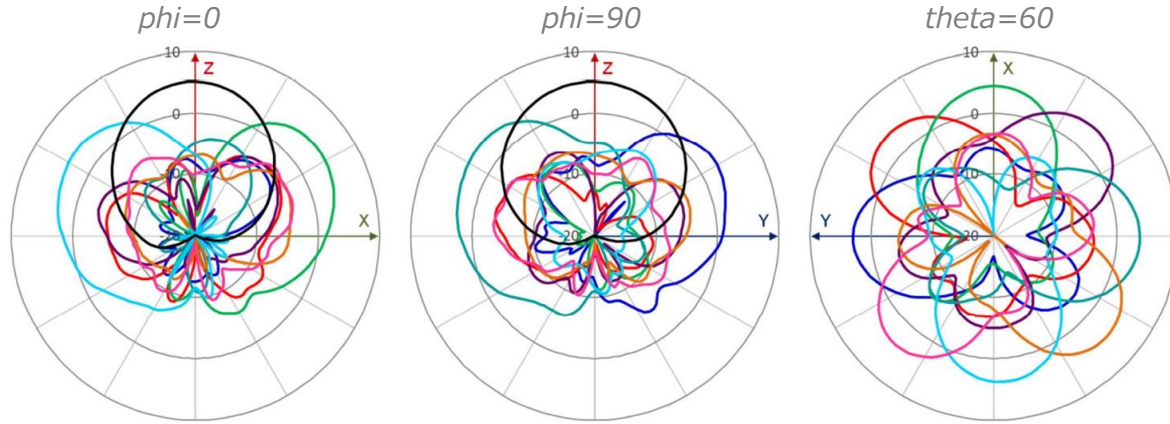

### 5850MHz (R2)

— Scan\_Ant

# AP33 antenna plots

## Directional 2.4 GHz BLE

2400MHz

24400MHz

2480MHz

- Beam1
- Beam2
- Beam3
- Beam4
- Beam5
- Beam6
- Beam7
- Beam8
- Beam9