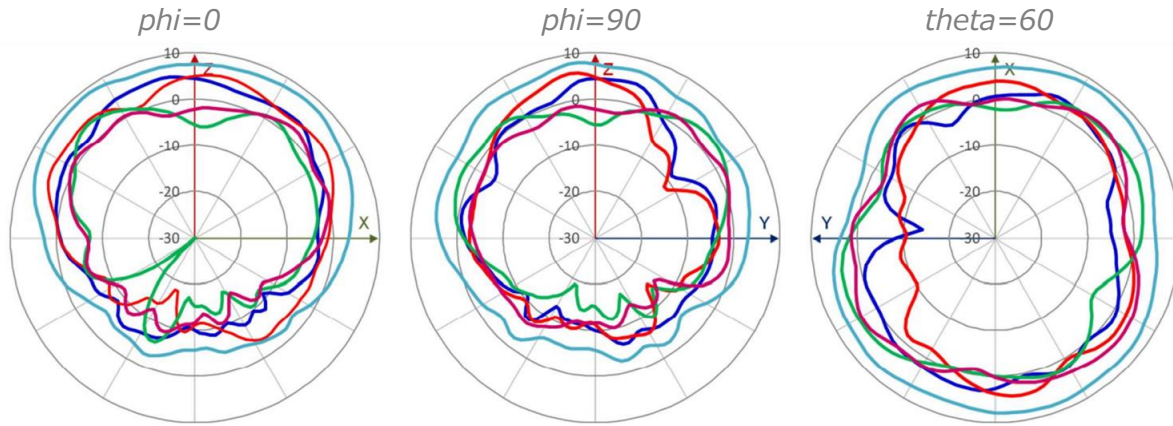

AP33 antenna plots

5GHz Wi-Fi (R0)

5150MHz (R0)