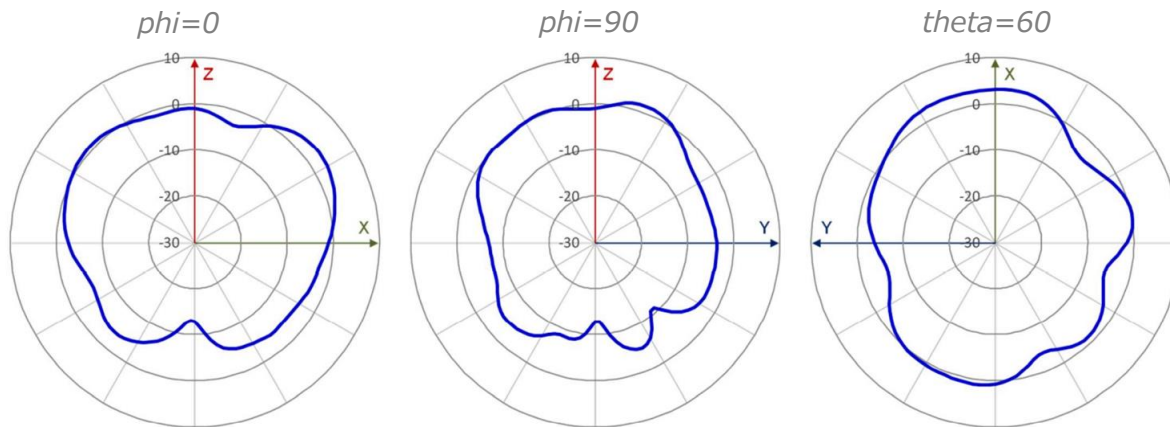

2500MHz (R2)