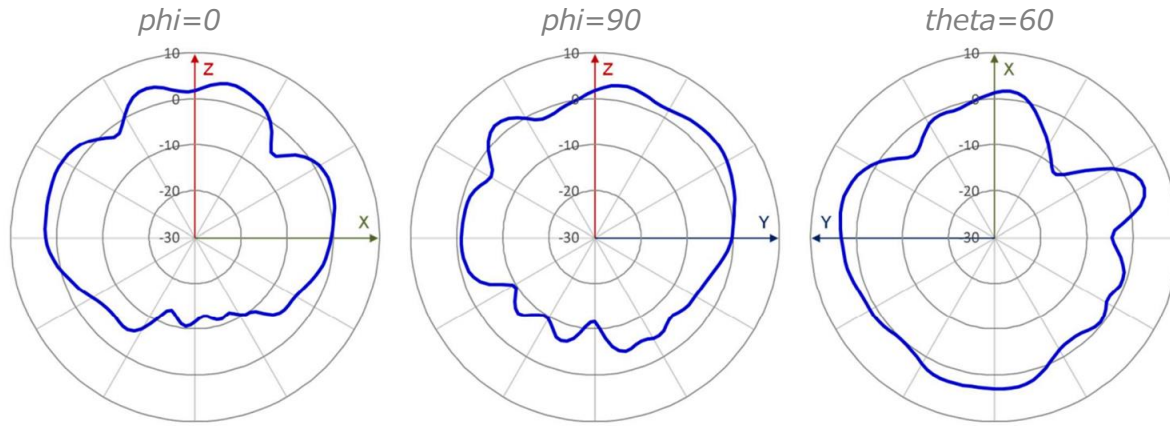

AP33 antenna plots

5GHz Scan radio (R2)

5150MHz (R2)