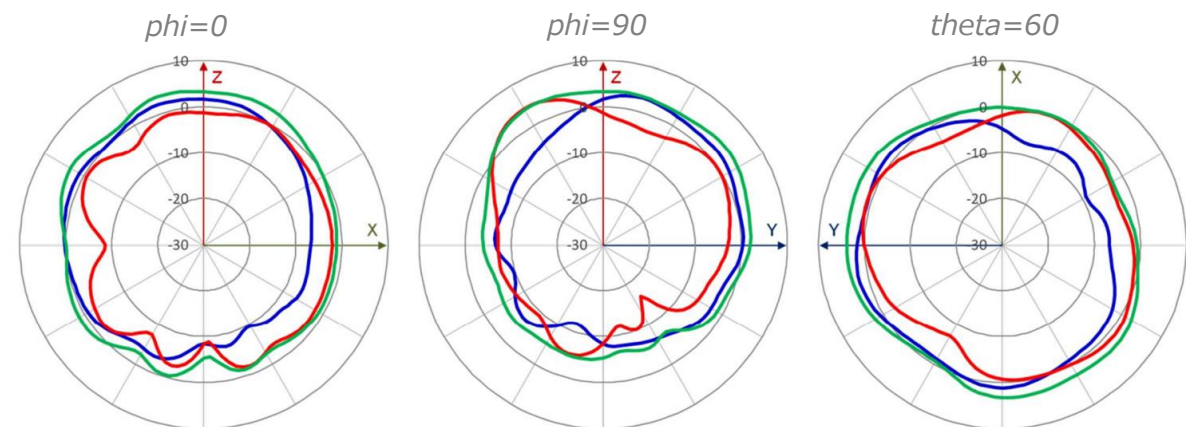

2500MHz (R1)

— Dual_Ant1 — Dual_Ant0 — Composite