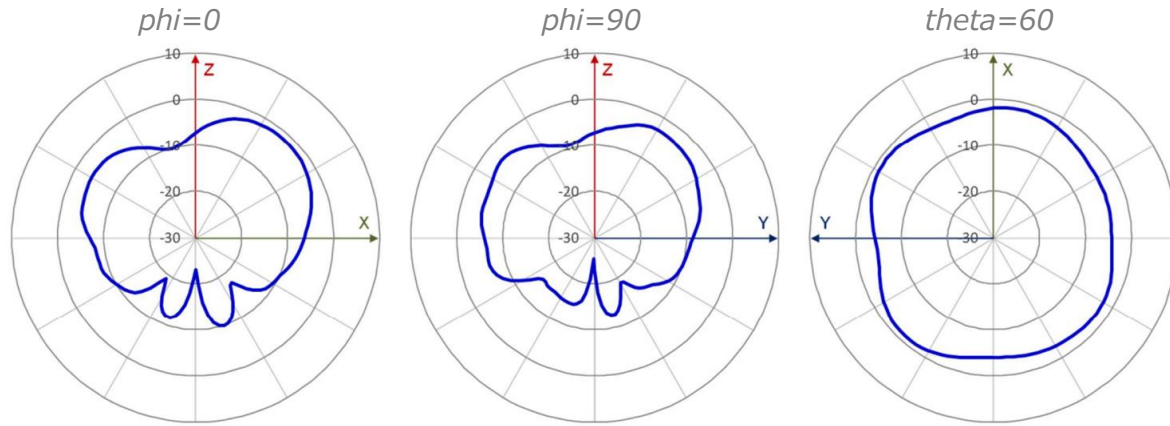

AP33 antenna plots

Omni 2.4GHz BLE

2400MHz