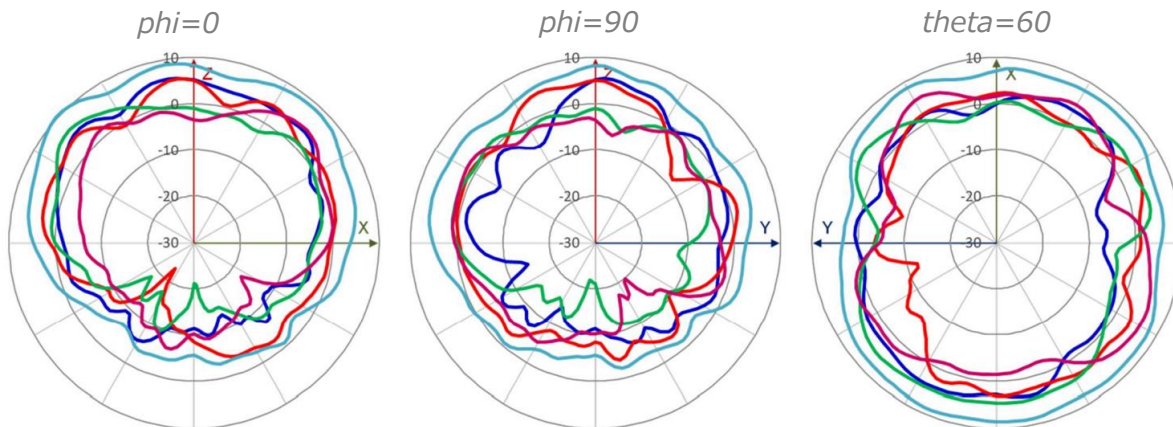

5850MHz (R0)